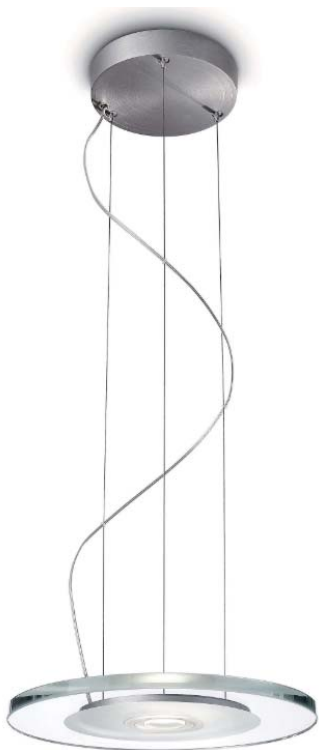

The image shows the cover of a Philips Home Lighting catalog for 2018. The background is a light blue wall with a large, white, teardrop-shaped pendant light hanging from the ceiling. In the foreground, there is a wooden table with a decorative arrangement including a tall, faceted vase with dried flowers, a green pitcher, and a white ceramic object. The text 'PHILIPS' is in the top left, 'Home Lighting' and 'Catálogo 2018' are in a blue box below it. The main title 'Luminarias Decorativas para el Hogar' and 'Colección 2018' is in the bottom right of the image area.

Stock: Unidades disponibles limitadas

Colgante

PH01001: Lum colgar nickel 2x60W 220V E27 36060/17/06
Largo x Ancho x Alto: 47.5 x 12.5 x 130 cm

Precio Normal: 43.00\$ inc IGV

Oferta 25%: 32.25\$

PH01002: Lum colgar nickel 3x60W 220V E27 36061/17/06
Largo x Ancho x Alto: 63.7 x 11.5 x 130 cm

Oferta 25%: 37.50\$

Accesorio LED

PH40001: IMAGEO LED CANDLE 3SET EU
Material: Vidrio

Precio Normal: 35.00\$ inc IGV

Oferta 30% : 24.50\$ inc IGV

Accesorio LED

PH40019: IMA 31010 Vivid LED Candle White 310103106
Material: Sintético

Precio Normal: 9\$ inc IGV

Oferta 30% : 6.30\$ inc IGV

Colgante LED

PH51001: **LEDINO** colgar 1.7.5W 37340/48/06
Medidas: Largo x Ancho x Alto: 30 x 30 x 250 cm
Material: Cristal/Aluminio

Precio Normal: 121.00\$ inc IGV