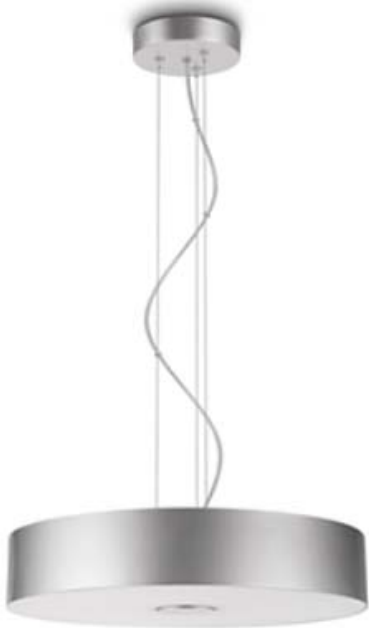

The image shows the cover of a Philips Home Lighting catalog for 2018. The background is a light blue wall with a large, white, teardrop-shaped pendant light hanging from the ceiling. In the foreground, there is a wooden table with a decorative arrangement including a tall, faceted vase with dried flowers, a green pitcher, and a white ceramic object. The text 'PHILIPS' is in the top left, 'Home Lighting' and 'Catálogo 2018' are in a blue box below it. The main title 'Luminarias Decorativas para el Hogar' and 'Colección 2018' is in the bottom right of the image area.

Oferta 50% : 60.50\$ inc IGV

Colgante LED

PH51011: MENOTTI pend chrome LED 10x2.5W 40543/11/91
Medidas: Largo x Ancho x Alto: 101.9 x 59.9 x 146 cm
Material: Metal

Precio Normal: 385.00\$ inc IGV

Oferta 35% : 250.25\$ inc IGV

Colgante LED

PH51027: Lum colgar blanco LED 2x7.5W 37950/31/91 SEL LEDSM
Medidas: Largo x Ancho x Alto: 100.4 x 4 x 195 cm
Material: Metal

Precio Normal: 228.00\$ inc IGV

Oferta 35% : 148.20\$ inc IGV

Colgante LED

PH51042: Pendant **LED** Aluminio 49W 240VLA NA 31139/48/91
Medidas: Largo x Ancho x Alto: 44.4 x 44.4 x 150 cm
Material: Metal/Vidrio

Precio Normal: 185.00\$ inc IGV

Oferta 35% : 120.25\$ inc IGV

Mesa LED