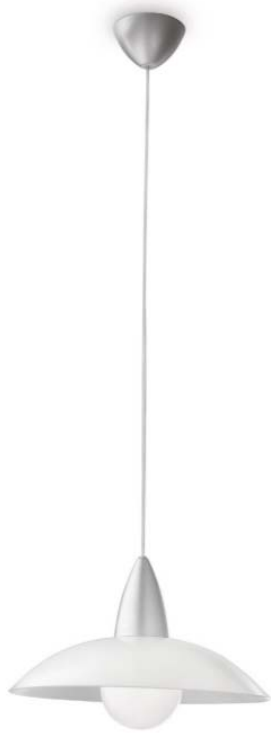

The image shows the cover of a Philips Home Lighting catalog for 2018. The background is a light blue wall with a large, white, teardrop-shaped pendant light hanging from the ceiling. In the foreground, there is a wooden table with a decorative arrangement including a tall, faceted vase with dried flowers, a green pitcher, and a white ceramic object. The text 'PHILIPS' is in the top left, 'Home Lighting' and 'Catálogo 2018' are in a blue box below it. The main title 'Luminarias Decorativas para el Hogar' and 'Colección 2018' is in the bottom right of the image area.

Precio Normal: 67.00\$ inc IGV

Oferta 25%: 50.25\$

Material: Vidrio/ Aluminio

Colgante

PH01009: Lum colgar nickel 4x40W 36840/17/06 G9

Precio Normal: 130.00\$ inc IGV

Oferta 25%: 97.50\$

PH01010: Lum colgar nickel 6x40W 36841/17/06 G9

Precio Normal: 187.00\$ inc IGV

Oferta 25%: 140.25\$

Material: Vidrio/ Aluminio

Colgante

PH01014: Lum colgar aluminio 1x100W 40190/48/06 E27
Medidas: Largo x Ancho x Alto: 25 x 25 x 150 cm
Material: Aluminio

Precio Normal: 42.00\$ inc IGV

Oferta 35%: 27.30\$

Colgante

PH01031: Lum colgar blanco 1x20W 41596/31/06 E27

Medidas: Largo x Ancho x Alto: 35 x 35 x 150 cm

Material: Vidrio/Aluminio

Precio Normal: 29.00\$ inc IGV